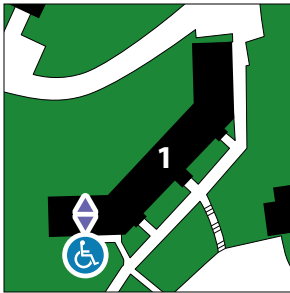

CAMPUS HALL