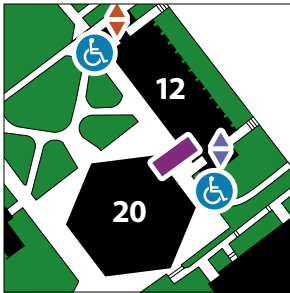

WAGNER COLLEGE Campus Accessibility Map

See second page for additional information

-  **Main Entrance**
-  **Parking**
P1: Foundation Lot
 (Administration, Full-Time Faculty)
P2: Spiro Lot (Staff, Full-Time Faculty, Adjunct Faculty)
P3: Tiers Lot (Students, Visitor Parking on Lower Level)
P4: Stadium Lot (Students)
-  **Visitor Parking**
-  **Handicap Parking**
-  **Accessible Entrance**
-  **OR Elevator Access**
-  **Bridge**

- | | | | |
|------------------------------|-------------------------|---------------------------------|------------------------|
| 1 Campus Hall | 7 Horrmann Library | 13 Pape House (Admissions) | 19 Security Booth |
| 2 Cunard Hall | 8 Kairos House | 14 Parker Hall | 20 Spiro Hall |
| 3 Football Stadium and Track | 9 Lifelong Learning | 15 Parker Towers Residence Hall | 21 Spiro Sports Center |
| 4 Foundation Hall | 10 Main Hall | 16 Power Plant | 22 Stage I Theatre |
| 5 Guild Hall | 11 Maintenance Shop | 17 Public Safety | 23 Tennis Courts |
| 6 Harborview Residence Hall | 12 Megerle Science Hall | 18 Reynolds House (Alumni) | 24 Wagner Union |

WAGNER COLLEGE

Campus Accessibility Map

Additional Information

Accessible Route Details

SPIRO HALL

To access Spiro Hall's top floor, enter Megerle Science Hall on the right side and take the elevator (◆) to the second floor. Once off the elevator, a door on the left opens to an outside bridge/walkway (■) leading to the top floor of Spiro Hall (where the computer labs, observatory, and other classrooms are located).

To access the classrooms on the main floor of Spiro Hall, take the elevator on the right side of Megerle to the basement. Once off the elevator, go through the set of doors on the left. Follow the hallway down to another door, where you will then find an area that allows access to the classrooms on the main floor of Spiro.